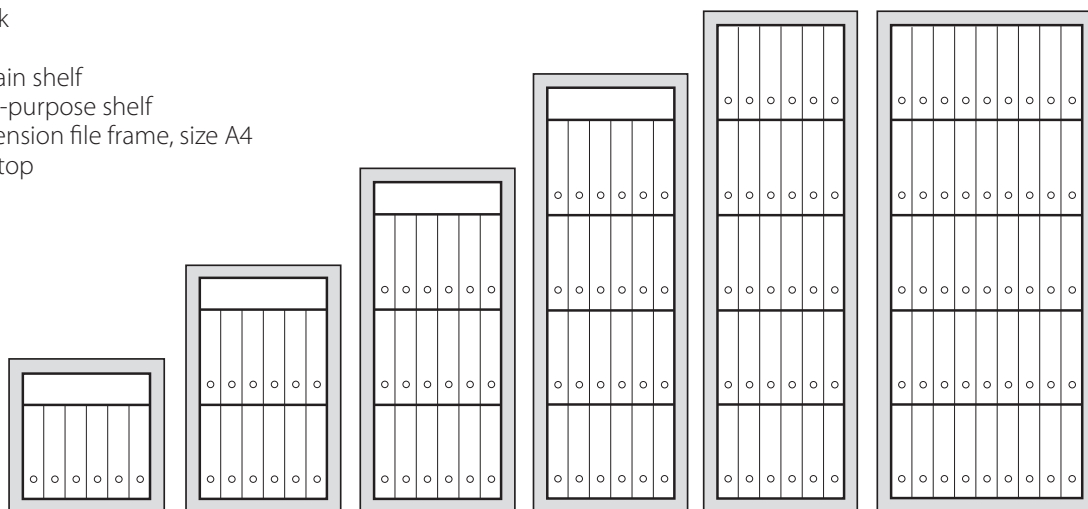

PTK E-300 / PTK E1-300 / PTK E2-300

- FIRE tested according to the Scandinavian NT FIRE 017 standard, reaching 60 minutes rating for paper - 60 PAPER

- Lockable inner box alternatives: external height 150/350 mm, internal height 120/320 (A4) mm
- Lockable Databox DB 300 (NT FIRE 017/90 DISKETTE), external height 350mm (f.e.g. 50 pcs CD)
- Pull-out keyrack (150 pcs key hooks)
- Pull-out key compartment shelf (28 compartments)
- Pull-out key shelf
- Other RAL colours

Advantages

- Available in six sizes
- Light and slender
- Easily installed - the smallest size can even be placed under the desk
- Sliding bolts on all four sides of the door protect against burglary attack and keep the door tightly closed in case of fire
- Floor anchoring as standard
- Unpickable keylock with two changeable keys as standard (E4 grade with two locks)
- Internal fittings adjustable at 25 mm pitch
- Standard colour RAL 7035

Options

- Combination lock
- Electronic lock
- Two locks
- Adjustable plain shelf
- Pull-out multi-purpose shelf
- Pull-out suspension file frame, size A4
- Pull-out worktop

Model	PTK E-310 PTK E1-310 PTK E2-310 PTK E3-310 PTK E4-310	PTK E-320 PTK E1-320 PTK E2-320 PTK E3-320 PTK E4-320	PTK E-330 PTK E1-330 PTK E2-330 PTK E3-330 PTK E4-330	PTK E-340 PTK E1-340 PTK E2-340 PTK E3-340 PTK E4-340	PTK E-350 PTK E1-350 PTK E2-350 PTK E3-350 PTK E4-350	PTK E-370 PTK E1-370 PTK E2-370 PTK E3-370 PTK E4-370
External mm						
Height	612	962	1312	1662	1912	1912
Width	618	618	618	618	618	832
Depth	550	550	550	550	550	692
Internal mm						
Height	493	843	1193	1543	1793	1793
Width	486	486	486	486	486	700
Depth	364	364	364	364	364	506
Volume l	87	149	211	273	317	635
Weight kg						
PTK E - E1/E2	180/220	260/300	340/390	420/470	470/500	650/750
PTK E3/E4	250/280	340/380	430/490	530/610	580/670	850/970