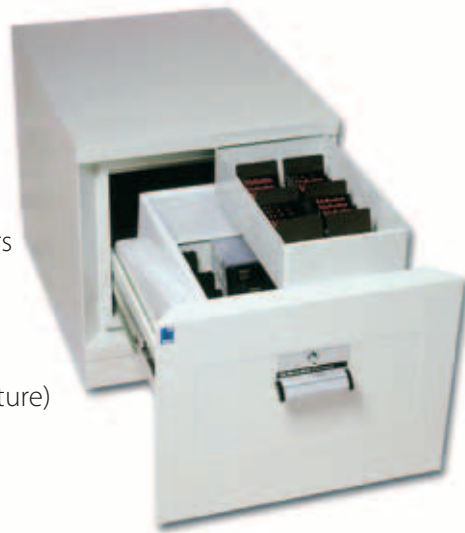

KASO

DS 4000 Data Safes

S 120 DIS according to EN 1047-1
(ECB•S - European Certification Board•Security Systems)

DS 4090, DS 4200, DS 4300, DS 4400

- Highest fire protection for data media covering both two hour heating at 1090 °C and subsequent cooling period
- Modern design and wide range of accessories and high security lock options
- Tested protection against humidity, water and magnetism
- Manufactured in accordance to ISO 9001:2000 quality management
- High security locking against burglary and unauthorised access
- Market leading data protection with over half a century experience in data security

KASO[®]
SECURITY - 24 HOURS A DAY

KASO DS 4000 Data Safes

DS 4090

Standard:

- Abloy push-button keylock
- perforated bottom plate with 10 pcs disc supportors
- colour RAL 7035

Optional:

- pair of trays with 20 pcs disc supportors (in the picture)
- Two castors and two adjustable feet

| DATA MEDIA DS 4090 | without pair of trays | with pair of trays |
|--------------------|-----------------------|--------------------|
| DISKS | | |
| Jaz drives | 36 pcs | - |
| 5.25" MO Disc. | 66 pcs | - |
| CD/DVD | 90 pcs | - |
| Zip drives | 80 pcs | 160 pcs |
| 3.5" MO Disc. | 205 pcs | 320 pcs |
| CARTRIDGES | | |
| DLT | 40 pcs | 72 pcs |
| LTO | 44 pcs | 88 pcs |
| Exabyte 8 mm | 78 pcs | 144 pcs |
| AIT | 120 pcs | 192 pcs |
| DAT | 136 pcs | 232 pcs |
| DDS | 184 pcs | 320 pcs |